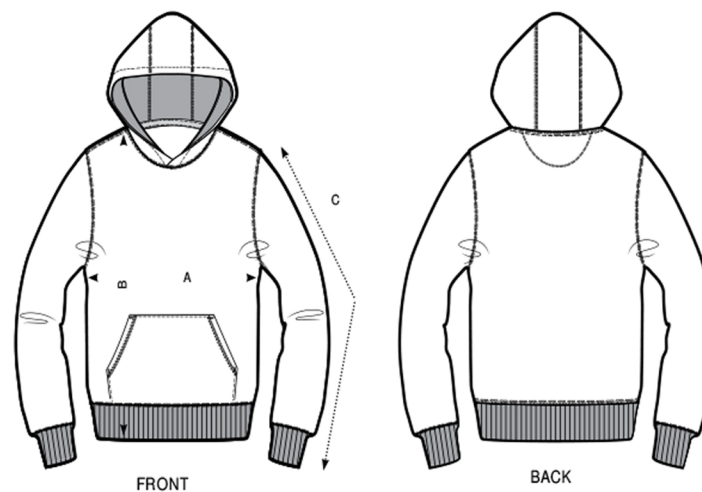

Sweat Capuche Unisexe Coton Bio

SIZES	XS	S	M	L	XL	XXL
A Half Chest	52	54.5	57	60	62	64
B Body Length	68	70	74	76	77	78.5
C Sleeve Length	64	65.5	67	68.5	70	71.5