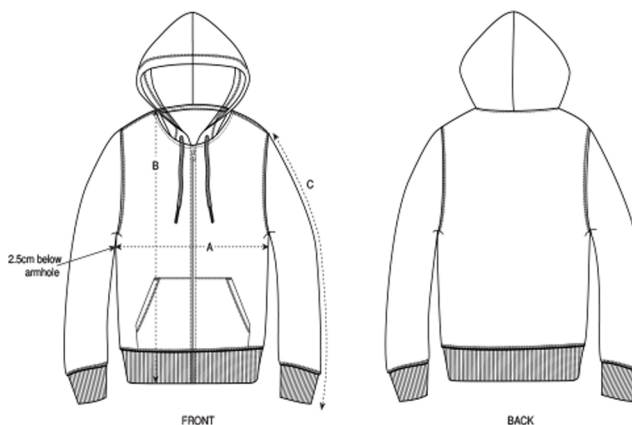

Sweat Capuche doublee SHERPA unisex

COUPE NORMALE

XS	S	M	L	XL	XXL
----	---	---	---	----	-----

Size guide

	SIZES	XS	S	M	L	XL	XXL
A	Half Chest	50	52.5	55	58	61	64
B	Body Length	65	68	72	74	76	78
C	Sleeve Length	61.5	64	65.5	67	68.5	70